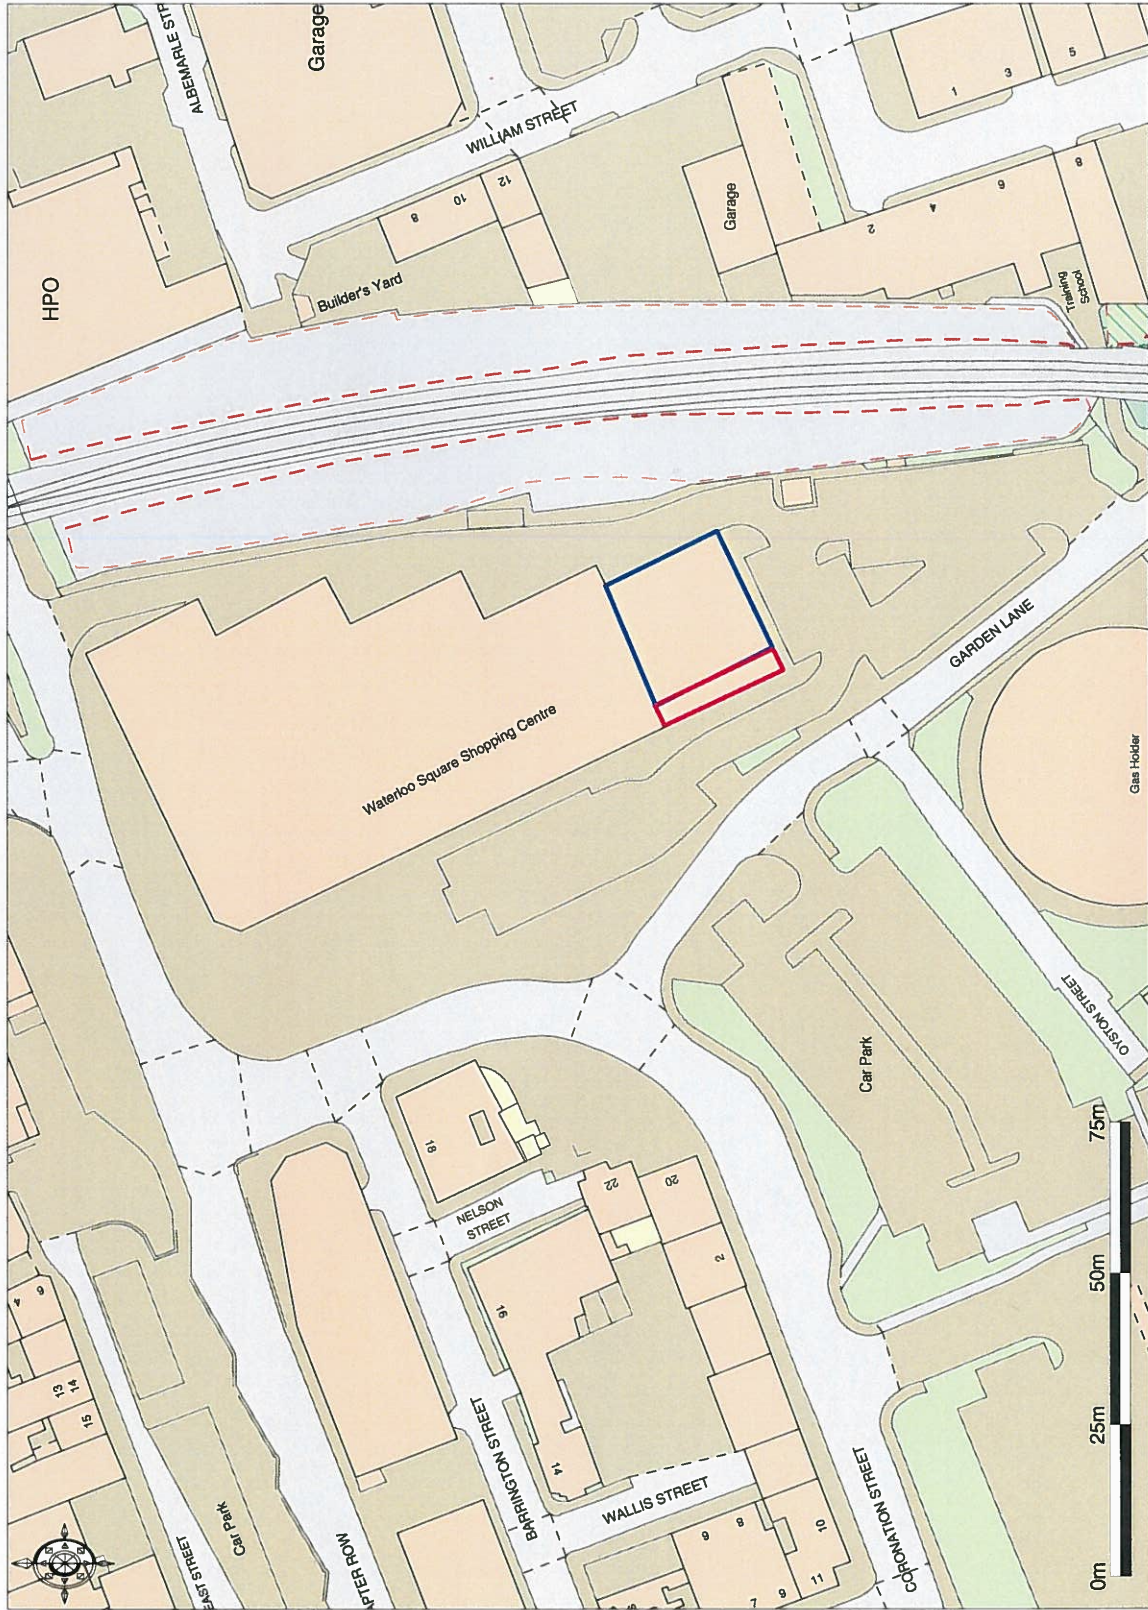

Site Location Plan: Next Plc. Unit F & G - Waterloo Square, Coronation Street, Tynes & Wear NE33 1AW

Ordnance Survey © Crown Copyright 2015. All rights reserved. Licence number 100022432. Plotted Scale - 1:1250